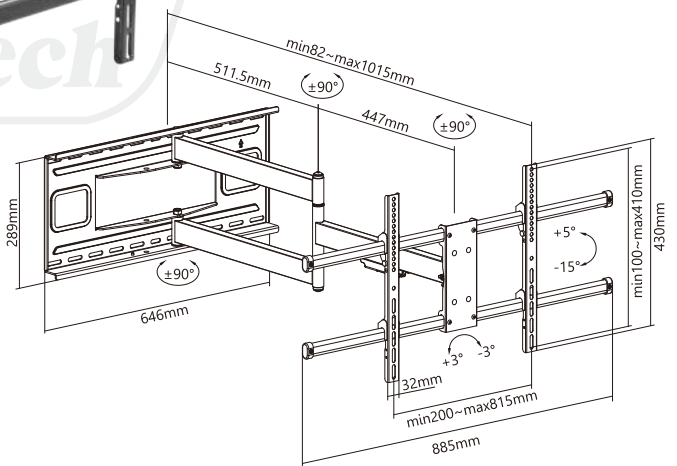

SH 1015P

Extra Long Arm Full-Motion TV Wall Mount

Fits most 43"-80" flat & curved TVs

1015mm(40")
arm extension for
maximum viewing range

- Screen Size
43" ~ 80"
- VESA Compatible
200x200 300x200 300x300
400x200 400x300 400x400
600x400 800x400
- Weight Capacity
50kg/110lbs
- Profile to Wall
**82-1015mm/
3.2"-40"**
- Tilt Range
+5° - -15°
- Swivel Range
+90° - -90°
- Screen Level
+3° - -3°
- Direction Indicator
- Cable Management
- Curved TV

Quick-Release Design
locks or releases the TV in a snap.

Toolless Tilting
for optimal viewing angles.

Cable Management
keeps cables organized and protected.