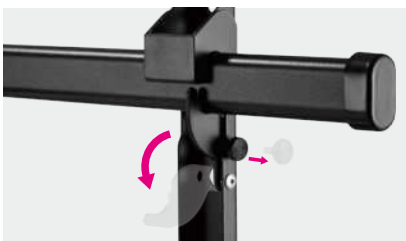

SH 1015P

Extra Long Arm Full-Motion TV Wall Mount

Fits most 43"-80" flat & curved TVs

1015mm(40")
arm extension for
maximum viewing range

- Screen Size
43" ~ 80"
- VESA Compatible
200x200 300x200 300x300
400x200 400x300 400x400
600x400 800x400
- Weight Capacity
50kg/110lbs
- Profile to Wall
**82-1015mm/
3.2"-40"**
- Tilt Range
+5° - -15°
- Swivel Range
+90° - -90°
- Screen Level
+3° - -3°
- Direction Indicator
- Cable Management
- Curved TV

Quick-Release Design
locks or releases the TV in a snap.

Toolless Tilting
for optimal viewing angles.

Cable Management
keeps cables organized and protected.